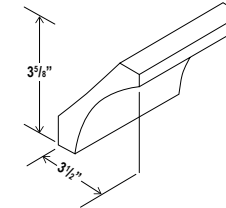

Cove Crown Moulding

ItemCode	L
COV	96