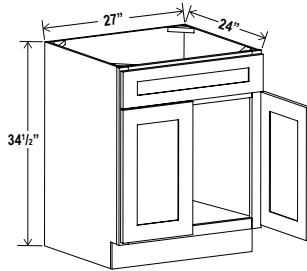

Add to ERB for Lazy Susan

Base Tray

Item Code		W	H	D
BT09	Cabinet	9	34 1/2	24
	Door	8 1/2	29	3/4

CABINETS DEPOT

Sink Base

Item Code		W	H	D
SB27	Cabinet	27	34 1/2	24
	Door	13 1/4	22 1/2	3/4
	Drawer	26 1/2	6 1/4	3/4