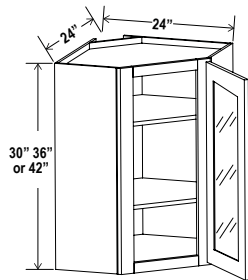

Clear glass included