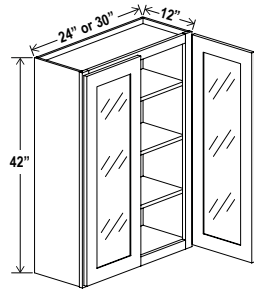

CABINETS DEPOT

Wall Cabinet Double Glass Doors

Item Code	W	H	D
W2442GD	Cabinet 24 Door 15 1/4	42 41	24 3/4
W3042GD	Cabinet 30 Door 14 3/4	42 41	12 3/4

Clear glass included