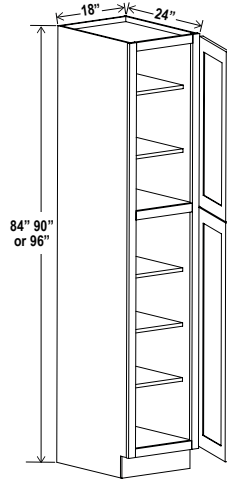

Microwave Base Cabinet

Item Code		W	H	D
MB30	Cabinet	30	34 1/2	24
	Drawer	29 1/2	10 1/2	3/4
	Opening Dimensions: 27\"W x 17\"H			
MB33	Cabinet	33	34 1/2	24
	Drawer	32 1/2	10 1/2	3/4
	Opening Dimensions: 30\"W x 17\"H			

Base End Shelf

Item Code		W	H	D
BES12	Cabinet	12	34 1/2	24

Spice Pull Base Cabinet

Item Code		W	H	D
SPB6	Cabinet	6	34 1/2	24
	Drawer	5 1/2	29	3/4
SPB9	Cabinet	9	34 1/2	24
	Drawer	8 1/2	29	3/4

CABINETS DEPOT

Utility Pantry

18"W

Item Code	W	H	D	
U188424	Cabinet	18	84	24
	Top Door	17 1/2	29	3/4
	BottomDoor	17 1/2	49 1/4	3/4
U189024	Cabinet	18	90	24
	Top Door	17 1/2	35	3/4
	BottomDoor	17 1/2	49 1/4	3/4
U189624	Cabinet	18	96	24
	Top Door	17 1/2	41	3/4
	BottomDoor	17 1/2	49 1/4	3/4