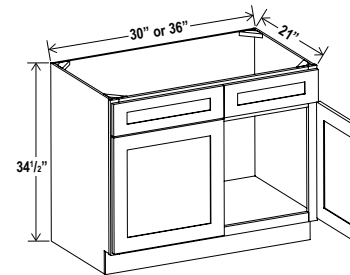

Vanity Sink Base

Item Code	W	H	D	
VS30	Cabinet	30	34 1/2	21
	Door	14 3/4	22 1/2	3/4
	Drawer	14 3/4	6 1/4	3/4
VS36	Cabinet	36	34 1/2	21
	Door	17 3/4	22 1/2	3/4
	Drawer	17 3/4	6 1/4	3/4

Two dummy drawers