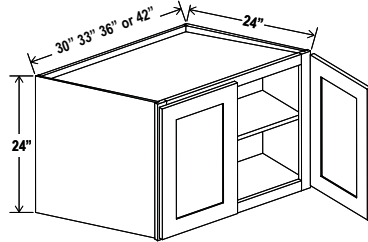

One adjustable shelf

42"W

Refrigerator Wall Cabinet Double Doors

Item Code	W	H	D
W421224	Cabinet 42 Door 20 3/4	12 11	24 3/4
W421524	Cabinet 42 Door 20 3/4	15 14	24 3/4
W421824	Cabinet 42 Door 20 3/4	18 17	24 3/4
W422124	Cabinet 42 Door 20 3/4	20 19	24 3/4