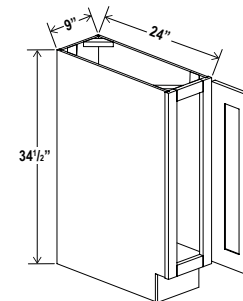

Base Tray

Item Code		W	H	D
BT09	Cabinet	9	34 1/2	24
	Door	8 1/2	29	3/4