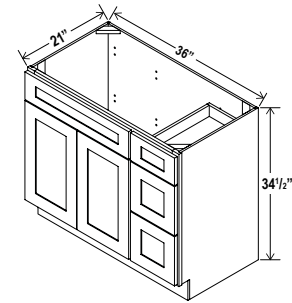

V3621DL: 36" combo with drawers on left
V3621DR: 36" combo with drawers on right