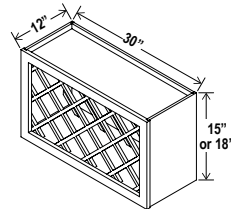

5 drawers

6"H

Wall Wine Cube Cabinet

Item Code	W	H	D	
WRC630	Cabinet	30	6	12

Wine Rack

Item Code	W	H	D	
WRC3015	Cabinet	30	15	12
WRC3018	Cabinet	30	18	12

30"W

Can install vertically or horizontally