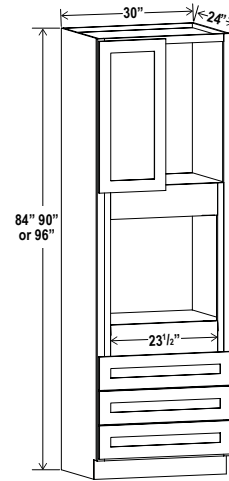

Two doors
One large open shelf
Three bottom drawers
Note: Drawers may be removed to accommodate double ovens.

Oven Pantry

Item Code	W	H	D	
O308424	Cabinet	30	84	24
	Door	14 3/4	17	3/4
	Drawer	29 1/2	7 3/4	3/4
Opening Dimensions: 24 W x 24 3/8 H				
O309024	Cabinet	30	90	24
	Door	14 3/4	23	3/4
	Drawer	29 1/2	7 3/4	3/4
Opening Dimensions: 24 W x 24 3/8 H				
O309624	Cabinet	30	96	24
	Door	14 3/4	29	3/4
	Drawer	29 1/2	7 3/4	3/4
Opening Dimensions: 24 W x 24 3/8 H