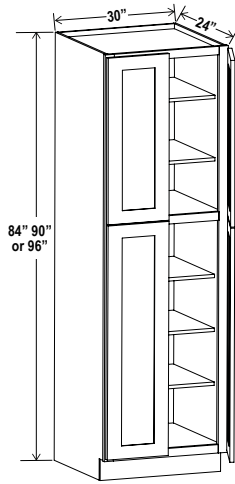

Two adjustable top shelves
Three bottom shelves
Note: Roll out shelf kits available

24"W

Utility Pantry

Item Code	W	H	D	
U248424	Cabinet	24	84	24
	Top Door	11 3/4	29	3/4
	BottomDoor	11 3/4	49 1/4	3/4
U249024	Cabinet	24	90	24
	Top Door	11 3/4	35	3/4
	BottomDoor	11 3/4	49 1/2	3/4
U249624	Cabinet	24	96	24
	Top Door	11 3/4	41	3/4
	BottomDoor	11 3/4	49 1/4	3/4

Two adjustable top shelves
Three bottom shelves
Note: Roll out shelf kits available

CABINETS DEPOT

Utility Pantry

30"W

Item Code	W	H	D	
U308424	Cabinet	30	84	24
	Top Door	14 3/4	29	3/4
	Bottom Door	14 3/4	49 1/4	3/4
U309024	Cabinet	30	90	24
	Top Door	14 3/4	35	3/4
	Bottom Door	14 3/4	49 1/4	3/4
U309624	Cabinet	30	96	24
	Top Door	14 3/4	41	3/4
	Bottom Door	14 3/4	49 1/4	3/4

Item Code	W	H	D	
O308424	Cabinet	30	84	24
	Door	14 3/4	17	3/4
	Drawer	29 1/2	7 3/4	3/4
Opening Dimensions: 24 W x 24 3/8 H				
O309024	Cabinet	30	90	24
	Door	14 3/4	23	3/4
	Drawer	29 1/2	7 3/4	3/4
Opening Dimensions: 24 W x 24 3/8 H				
O309624	Cabinet	30	96	24
	Door	14 3/4	29	3/4
	Drawer	29 1/2	7 3/4	3/4
Opening Dimensions: 24 W x 24 3/8 H				