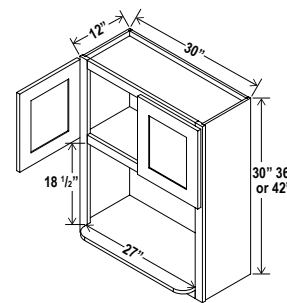

Microwave Wall Cabinet

Item Code	W	H	D
MO3030	Cabinet 30 Door 14 5/7	30 9 1/4	12 3/4
MO3036	Cabinet 30 Door 14 5/7	36 15 1/4	12 3/4
MO3042	Cabinet 30 Door 14 5/7	42 21 1/4	12 3/4

Opening Dimensions: 27 W x 18 1/2 H