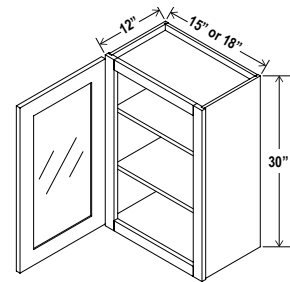

Wall Cabinet Single Glass Door

Item Code		W	H	D
W1530GD	Cabinet	15	30	12
	Door	14 1/2	29	3/4
W1830GD	Cabinet	18	30	12
	Door	17 1/2	29	3/4

Clear glass included