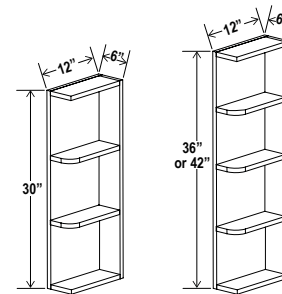

Matching color interior

Open End Shelf

Item Code	W	H	D	
OE630	Cabinet	6	30	12
OE636	Cabinet	6	36	12
OE642	Cabinet	6	42	12