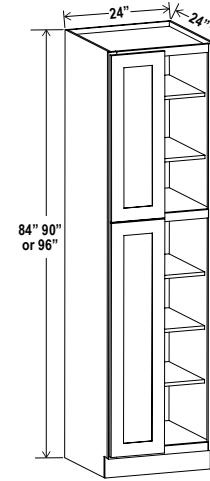

Utility Pantry

18"W

Item Code	W	H	D	
U188424	Cabinet	18	84	24
	Top Door	17 1/2	29	3/4
	BottomDoor	17 1/2	49 1/4	3/4
U189024	Cabinet	18	90	24
	Top Door	17 1/2	35	3/4
	BottomDoor	17 1/2	49 1/4	3/4
U189624	Cabinet	18	96	24
	Top Door	17 1/2	41	3/4
	BottomDoor	17 1/2	49 1/4	3/4

Two adjustable top shelves
Three bottom shelves
Note: Roll out shelf kits available

24"W

Utility Pantry

Item Code	W	H	D	
U248424	Cabinet	24	84	24
	Top Door	11 3/4	29	3/4
	BottomDoor	11 3/4	49 1/4	3/4
U249024	Cabinet	24	90	24
	Top Door	11 3/4	35	3/4
	BottomDoor	11 3/4	49 1/2	3/4
U249624	Cabinet	24	96	24
	Top Door	11 3/4	41	3/4
	BottomDoor	11 3/4	49 1/4	3/4

Item Code	W	H	D	
O308424	Cabinet	30	84	24
	Door	14 3/4	17	3/4
	Drawer	29 1/2	7 3/4	3/4
Opening Dimensions: 24 W x 24 3/8 H				
O309024	Cabinet	30	90	24
	Door	14 3/4	23	3/4
	Drawer	29 1/2	7 3/4	3/4
Opening Dimensions: 24 W x 24 3/8 H				
O309624	Cabinet	30	96	24
	Door	14 3/4	29	3/4
	Drawer	29 1/2	7 3/4	3/4
Opening Dimensions: 24 W x 24 3/8 H				