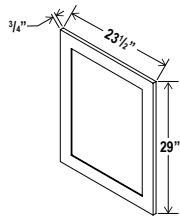

Base Decorative Door Panel

Item Code	L
BDEP	29