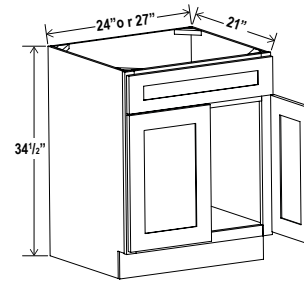

Vanity Sink Base

Item Code	W	H	D	
VS24	Cabinet	24	34 1/2	21
	Door	11 3/4	22 1/2	3/4
	Drawer	23 1/4	6 1/4	3/4
VS27	Cabinet	27	34 1/2	21
	Door	13 1/4	22 1/3	3/4
	Drawer	26 1/2	6 1/4	3/4

One dummy drawer