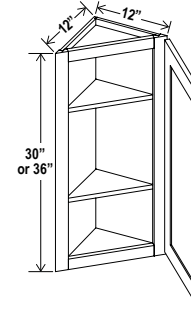

36"H

Can be pulled to exact fit

Wall Blind Corner Cabinet

Item Code	W	H	D
WBC2442	Cabinet 24 Door 9 9/16	42 41	12 3/4
WBC2742	Cabinet 27 Door 12 9/16	42 41	12 3/4
WBC3042	Cabinet 30 Door 15 1/2	42 41	12 3/4
WBC3342	Cabinet 33 Door 18 1/2	42 41	12 3/4
WBC3642	Cabinet 36 Door 21 9/16	42 41	12 3/4

42"H

Can be pulled to exact fit

12"W

Two adjustable shelves

Angle Wall Cabinet

Item Code	W	H	D
AW1230	Cabinet 12 Door 15 3/5	30 29	12 3/4
AW1236	Cabinet 12 Door 15 3/5	36 41	12 3/4

12"W

Three adjustable shelves