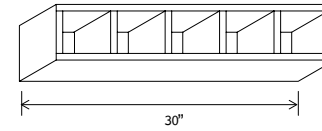

Wall Wine Cube Cabinet

Item Code	W	H	D	
WRC630	Cabinet	30	6	12