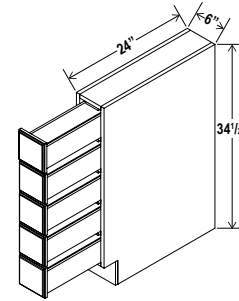

Microwave Base Cabinet

Item Code		W	H	D
MB30	Cabinet	30	34 1/2	24
	Drawer	29 1/2	10 1/2	3/4
	Opening Dimensions: 27\"W x 17\"H			
MB33	Cabinet	33	34 1/2	24
	Drawer	32 1/2	10 1/2	3/4
	Opening Dimensions: 30\"W x 17\"H			