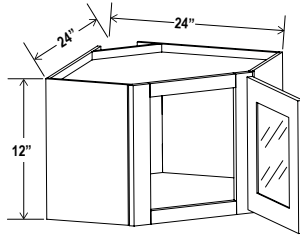

CABINETS DEPOT

Wall Cabinet Double Glass Doors

Item Code	W	H	D
W2442GD	Cabinet 24 Door 15 1/4	42 41	24 3/4
W3042GD	Cabinet 30 Door 14 3/4	42 41	12 3/4

Clear glass included

Diagonal Corner Wall Glass Door

Item Code	W	H	D
DCW2412GD	Cabinet 24 Door 15 1/4	12 11	12 3/4