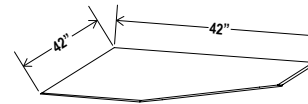

Corner Sink Base Floor

Item Code	W
SBF4242	Cabinet 42

For use with DCSF42