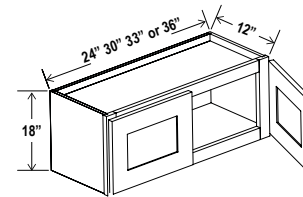

No shelf

Wall Cabinet Double Doors

Item Code		W	H	D
W2418	Cabinet	24	18	12
	Door	11 3/4	17	3/4
W3018	Cabinet	30	18	12
	Door	14 3/4	17	3/4
W3318	Cabinet	33	18	12
	Door	16 1/4	17	3/4
W3618	Cabinet	36	18	12
	Door	17 3/4	17	3/4

Wall Cabinet Double Doors

Item Code		W	H	D
W3012	Cabinet	30	12	12
	Door	14	11	3/4
W3312	Cabinet	33	12	12
	Door	16	11	3/4
W3612	Cabinet	36	12	12
	Door	17	11	3/4