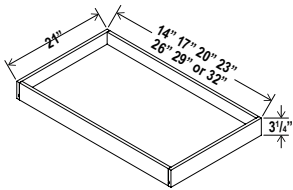

Roll Out Tray

Item Code

RS18

RS21

RS24

RS27

RS30

RS33

RS36