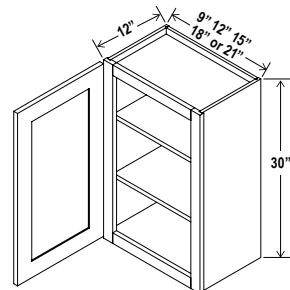

Two adjustable shelves