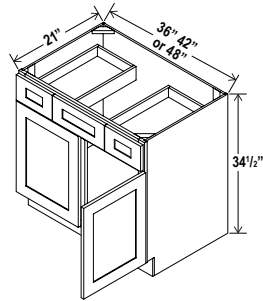

CABINETS DEPOT

Vanity Combo

Item Code		W	H	D
VSD36	Cabinet	36	34 1/2	21
	Door	17 3/4	22 1/2	3/4
	OutsideDrawer	10 1/4	6 1/4	3/4
	CenterDrawer	14 1/2	6 1/4	3/4
VSD42	Cabinet	42	34 1/2	21
	Door	20 3/4	22 1/2	3/4
	OutsideDrawer	11 1/2	6 1/4	3/4
	CenterDrawer	18	6 1/4	3/4
VSD48	Cabinet	48	34 1/2	21
	Door	23 3/4	22 1/2	3/4
	OutsideDrawer	14 1/2	6 1/4	3/4
	CenterDrawer	18	6 1/4	3/4