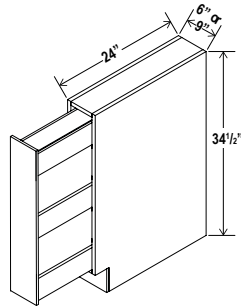

Spice Pull Base Cabinet

Item Code		W	H	D
SPB6	Cabinet	6	34 1/2	24
	Drawer	5 1/2	29	3/4
SPB9	Cabinet	9	34 1/2	24
	Drawer	8 1/2	29	3/4