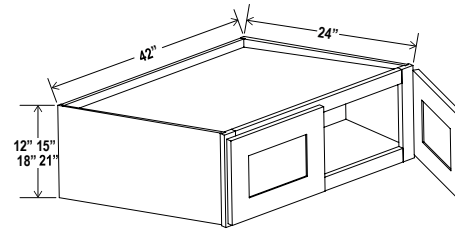

No Shelf

Refrigerator Wall Cabinet Double Doors

33"W

Item Code	W	H	D
W331224	Cabinet 33 Door 14 3/4	12 11	24 3/4
W331524	Cabinet 33 Door 16 1/4	15 14	24 3/4
W331824	Cabinet 33 Door 16 1/4	18 17	24 3/4