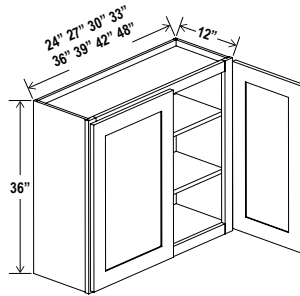

Two adjustable shelves