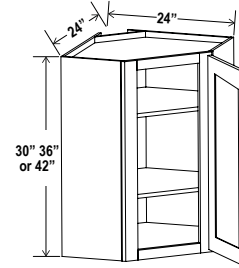

24\"/>

Two adjustable shelves