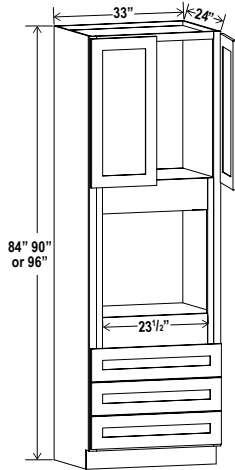

Two adjustable top shelves
Three bottom shelves
Note: Roll out shelf kits available

CABINETS DEPOT

Utility Pantry

30"W

Item Code	W	H	D	
U308424	Cabinet	30	84	24
	Top Door	14 3/4	29	3/4
	Bottom Door	14 3/4	49 1/4	3/4
U309024	Cabinet	30	90	24
	Top Door	14 3/4	35	3/4
	Bottom Door	14 3/4	49 1/4	3/4
U309624	Cabinet	30	96	24
	Top Door	14 3/4	41	3/4
	Bottom Door	14 3/4	49 1/4	3/4

Two adjustable top shelves
Three bottom shelves
Note: Roll out shelf kits available

30"W

Two doors
One large open shelf
Three bottom drawers
Note: Drawers may be removed to accommodate double ovens.

Oven Pantry

Item Code	W	H	D	
O308424	Cabinet	30	84	24
	Door	14 3/4	17	3/4
	Drawer	29 1/2	7 3/4	3/4
Opening Dimensions: 24 W x 24 3/8 H				
O309024	Cabinet	30	90	24
	Door	14 3/4	23	3/4
	Drawer	29 1/2	7 3/4	3/4
Opening Dimensions: 24 W x 24 3/8 H				
O309624	Cabinet	30	96	24
	Door	14 3/4	29	3/4
	Drawer	29 1/2	7 3/4	3/4
Opening Dimensions: 24 W x 24 3/8 H				

CABINETS DEPOT

Oven Pantry

33"W

Item Code	W	H	D	
O338424	Cabinet	33	84	24
	Door	16 3/4	17	3/4
	Drawer	32 1/2	7 3/4	3/4
Opening Dimensions: 27 W x 24 3/8 H				
O339024	Cabinet	33	90	24
	Door	16 3/4	23	3/4
	Drawer	32 1/2	7 3/4	3/4
Opening Dimensions: 27 W x 24 3/8 H				
O339624	Cabinet	33	96	24
	Door	16 3/4	29	3/4
	Drawer	32 1/2	7 3/4	3/4
Opening Dimensions: 27 W x 24 3/8 H				