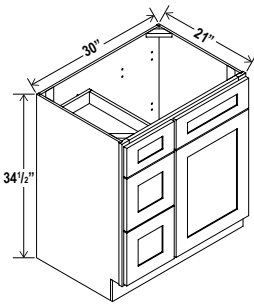

Vanity Combo

Item Code		W	H	D
V3021DL	Cabinet	30	34 1/2	21
	Door	17 1/2	22 1/2	3/4
	Long Drawer	17 1/2	6 1/4	3/4
	Top Drawer	17 1/2	6 1/4	3/4
	BottomDrawer	11 1/2	11 1/8	3/4
V3021DR	Cabinet	30	34 1/2	21
	Door	17 1/2	22 1/2	3/4
	Long Drawer	17 1/2	6 1/4	3/4
	Top Drawer	17 1/2	6 1/4	3/4
	BottomDrawer	11 1/2	11 1/8	3/4

V3021DL: 30" combo with drawers on left
V3021DR: 30" combo with drawers on right

Vanity Combo

Item Code		W	H	D
V3621DL	Cabinet	36	34 1/2	21
	Door	11 3/4	22 1/2	3/4
	Long Drawer	23 1/2	6 1/4	3/4
	Top Drawer	8 1/4	6 1/4	3/4
	BottomDrawer	11 3/4	11 1/8	3/4
V3621DR	Cabinet	36	34 1/2	21
	Door	11 3/4	22 1/2	3/4
	Long Drawer	23 1/2	6 1/4	3/4
	Top Drawer	8 1/4	6 1/4	3/4
	BottomDrawer	11 3/4	11 1/8	3/4