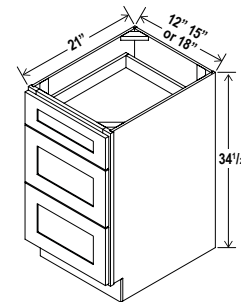

Vanity Drawer Base Cabinet

Item Code	W	H	D	
3DVB12	Cabinet	12	34 1/2	21
	Top Drawer	11 1/2	6 1/4	3/4
	BottomDrawer	11 1/2	11 1/8	3/4
3DVB15	Cabinet	15	34 1/2	21
	Top Drawer	14 1/2	6 1/4	3/4
	BottomDrawer	14 1/2	11 1/8	3/4
3DVB18	Cabinet	18	34 1/2	21
	Top Drawer	17 1/2	6 1/4	3/4
	BottomDrawer	17 1/2	11 1/8	3/4