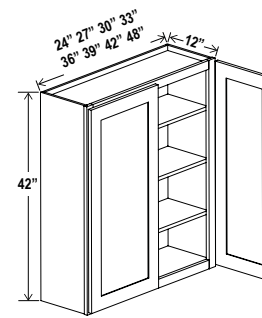

42" H

Three adjustable shelves

Wall Cabinet Double Doors

Item Code	W	H	D
W2442	Cabinet 24 Door 11 3/4	42 41	12 3/4
W2742	Cabinet 27 Door 13 1/4	42 41	12 3/4
W3042	Cabinet 30 Door 14 3/4	42 41	12 3/4
W3342	Cabinet 33 Door 16 1/4	42 41	12 3/4
W3642	Cabinet 36 Door 17 3/4	42 41	12 3/4
W3942	Cabinet 39 Door 19 1/4	42 41	12 3/4
W4242	Cabinet 42 Door 20 3/4	42 41	12 3/4
W4842	Cabinet 48 Door 23 1/2	42 41	12 3/4