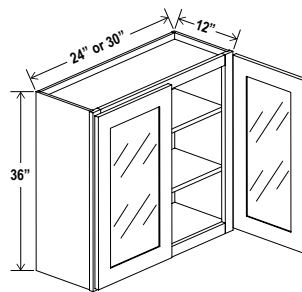

Wall Cabinet Double Glass Doors

Item Code	W	H	D
W2436GD	Cabinet 24 Door 11 3/4	36 35	12 3/4
W3036GD	Cabinet 30 Door 14 3/4	36 35	12 3/4

Clear glass included