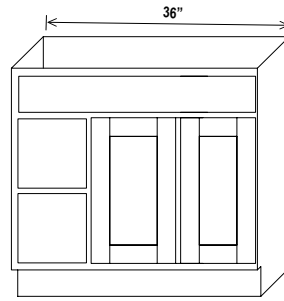

CABINETS DEPOT

Item Code	W	H	D	
V3621TDL	Cabinet	36	34 1/2	21
	Door	11 3/4	22 1/2	3/4
	Long Drawer	35 1/2	6 1/4	3/4
	BottomDrawer	11 1/2	11 1/8	3/4
V3621TDR	Cabinet	36	34 1/2	21
	Door	11 3/4	22 1/2	3/4
	Long Drawer	35 1/2	6 1/4	3/4
	BottomDrawer	11 1/2	11 1/8	3/4

V3621TDL: 36" combo with drawers on left
V3621TDR: 36" combo with drawers on right