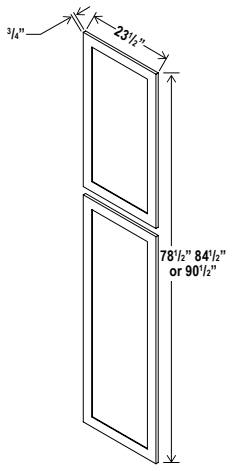

CABINETS DEPOT

Tall Decorative Door Panel

Item Code	L
TDEP2484	78 1/2
TDEP2490	84 1/2
TDEP2496	90 1/2