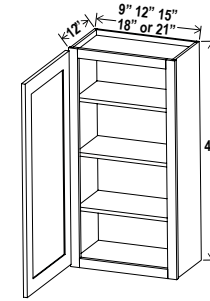

CABINETS DEPOT

Wall Cabinet Single Glass Door

Item Code	W	H	D
W1536GD	Cabinet 15 Door 14 1/2	36 35	12 3/4
W1836GD	Cabinet 18 Door 14 1/2	36 35	12 3/4

Clear glass included

42" H

Two adjustable shelves

Wall Cabinet Single Door