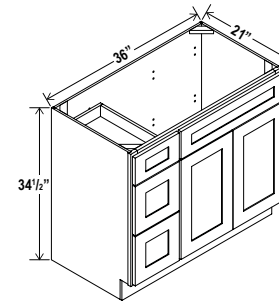

V3621DL: 36" combo with drawers on left
V3621DR: 36" combo with drawers on right