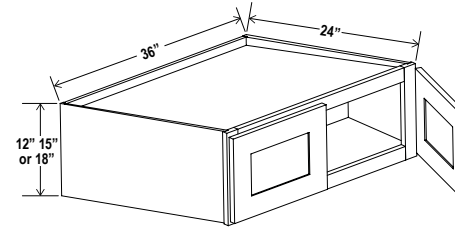

No Shelf

Refrigerator Wall Cabinet Double Doors

24"H

Item Code	W	H	D
W302424	Cabinet 30 Door 14 3/4	24 23	24 3/4
W332424	Cabinet 33 Door 16 1/4	24 23	24 3/4
W362424	Cabinet 36 Door 17 3/4	24 23	24 3/4
W422424	Cabinet 42 Door 20	24 23	24 3/4