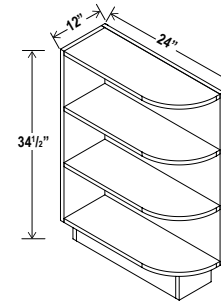

Base End Shelf

Item Code		W	H	D
BES12	Cabinet	12	34 1/2	24