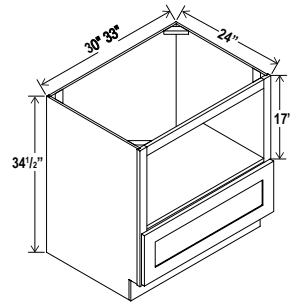

Microwave Base Cabinet

Item Code		W	H	D
MB30	Cabinet	30	34 1/2	24
	Drawer	29 1/2	10 1/2	3/4
	Opening Dimensions: 27\"W x 17\"H			
MB33	Cabinet	33	34 1/2	24
	Drawer	32 1/2	10 1/2	3/4
	Opening Dimensions: 30\"W x 17\"H			