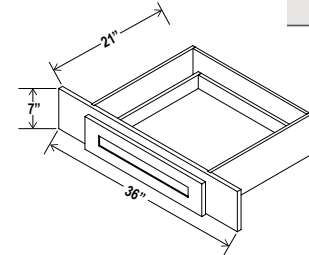

Knee Drawer

Item Code
VKD36