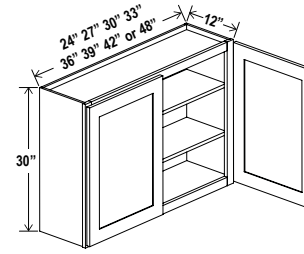

One adjustable shelf

30"H

Two adjustable shelves

Wall Cabinet Double Doors

Item Code		W	H	D
W2430	Cabinet	24	30	12
	Door	11 3/4	29	3/4
W2730	Cabinet	27	30	12
	Door	13 1/4	29	3/4
W3030	Cabinet	30	30	12
	Door	14 3/4	29	3/4
W3330	Cabinet	33	30	12
	Door	16 1/4	29	3/4
W3630	Cabinet	36	30	12
	Door	17 3/4	29	3/4
W3930	Cabinet	39	30	12
	Door	19 1/4	29	3/4
W4230	Cabinet	42	30	12
	Door	20 3/4	29	3/4
W4830	Cabinet	48	30	12
	Door	23 1/2	29	3/4