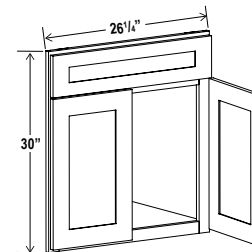

Corner Sink Base Front

Item Code	W	H	D	
DSCF42	Cabinet	26 1/4	30	3/4
	Door	11 3/4	22 1/2	3/4
	Drawer	23 1/2	6 1/4	3/4

For use with SBF4242