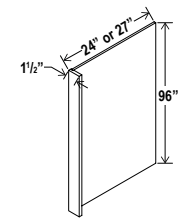

Refrigerator End Panel

ItemCode	L
REPV2496	96
REPV2796	96