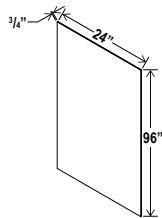

Shelf Board

Item Code	L
S2496	96