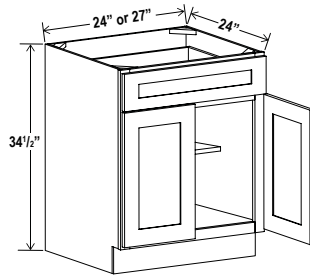

One drawer

Base Cabinet Double Doors

Item Code		W	H	D
B30	Cabinet	30	34 1/2	24
	Door	14 3/4	22 1/2	3/4
	Drawer	14 3/4	6 1/4	3/4
B33	Cabinet	33	34 1/2	24
	Door	16 1/4	22 1/2	3/4
	Drawer	16 1/4	6 1/4	3/4
B36	Cabinet	36	34 1/2	24
	Door	17 3/4	22 1/2	3/4
	Drawer	17 3/4	6 1/4	3/4
B42	Cabinet	42	34 1/2	24
	Door	20 3/4	22 1/2	3/4
	Drawer	20 3/4	6 1/4	3/4
B48	Cabinet	48	34 1/2	24
	Door	23 3/4	22 1/2	3/4
	Drawer	23 3/4	6 1/4	3/4