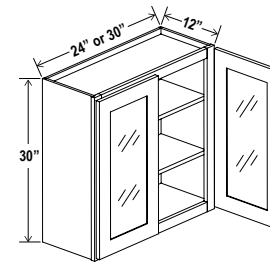

30"H

Clear glass included

Wall Cabinet Double Glass Doors

Item Code		W	H	D
W2430GD	Cabinet	24	30	12
	Door	11 3/4	29	3/4
W3030GD	Cabinet	30	30	12
	Door	14 3/4	29	3/4