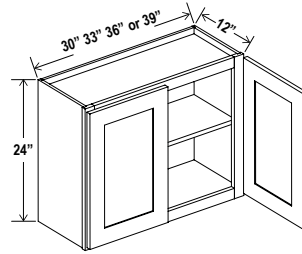

One adjustable shelf

30"H

Two adjustable shelves

Wall Cabinet Double Doors

Item Code		W	H	D
W2430	Cabinet	24	30	12
	Door	11 3/4	29	3/4
W2730	Cabinet	27	30	12
	Door	13 1/4	29	3/4
W3030	Cabinet	30	30	12
	Door	14 3/4	29	3/4
W3330	Cabinet	33	30	12
	Door	16 1/4	29	3/4
W3630	Cabinet	36	30	12
	Door	17 3/4	29	3/4
W3930	Cabinet	39	30	12
	Door	19 1/4	29	3/4
W4230	Cabinet	42	30	12
	Door	20 3/4	29	3/4
W4830	Cabinet	48	30	12
	Door	23 1/2	29	3/4