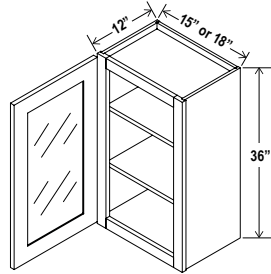

CABINETS DEPOT

Wall Cabinet Single Glass Door

Item Code	W	H	D
W1536GD	Cabinet 15 Door 14 1/2	36 35	12 3/4
W1836GD	Cabinet 18 Door 14 1/2	36 35	12 3/4

Clear glass included