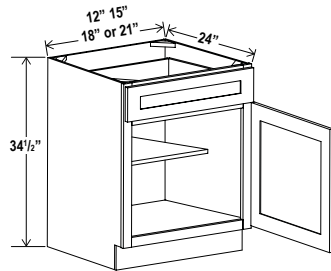

CABINETS DEPOT

Base Cabinet Single Door

Item Code		W	H	D
B12	Cabinet	12	34 1/2	24
	Door	11 1/2	22	3/4
	Drawer	11 1/2	6 1/4	3/4
B15	Cabinet	15	34 1/2	24
	Door	14 1/2	22 1/2	3/4
	Drawer	14 1/2	6 1/4	3/4
B18	Cabinet	18	34 1/2	24
	Door	17 1/2	22 1/2	3/4
	Drawer	17 1/2	6 1/4	3/4
B21	Cabinet	21	34 1/2	24
	Door	20 1/2	22 1/2	3/4
	Drawer	20 1/2	6 1/4	3/4

One drawer

Base Cabinet Double Doors

Item Code		W	H	D
B24	Cabinet	24	34 1/2	24
	Door	11 3/4	22 1/2	3/4
	Drawer	23 1/2	6 1/4	3/4
B27	Cabinet	27	34 1/2	24
	Door	13 1/4	22 1/2	3/4
	Drawer	26 1/2	6 1/4	3/4