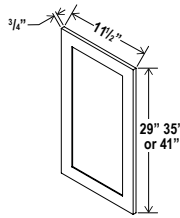

Wall Decorative Door Panel

Item Code	L
WDEP30	29
WDEP36	35
WDEP42	41