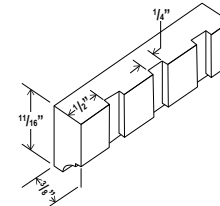

V3621TDL: 36" combo with drawers on left
V3621TDR: 36" combo with drawers on right

Rope Moulding

ItemCode	L
ROPE	96

Dentil Moulding

ItemCode	L
DMTIS	96

Furniture Base

ItemCode	L
FBM	96

Cove Crown Moulding