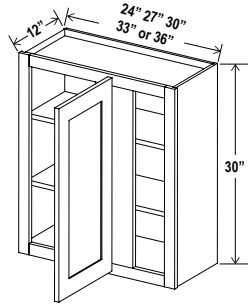

Wall Cabinet Double Doors

Item Code	W	H	D
DCW2736	Cabinet 27 Door 14 3/4	36 35	15 3/4
DCW2742	Cabinet 27 Door 15 1/4	42 41	15 3/4

Wall Cabinets

Wall Cabinets

CABINETS DEPOT

Wall Blind Corner Cabinet

Item Code	W	H	D
WBC2430	Cabinet 24 Door 9 9/16	30 29	12 3/4
WBC2730	Cabinet 27 Door 12 9/16	30 29	12 3/4
WBC3030	Cabinet 30 Door 15 1/2	30 29	12 3/4
WBC3330	Cabinet 33 Door 18 1/2	30 29	12 3/4
WBC3630	Cabinet 36 Door 21 9/16	30 29	12 3/4