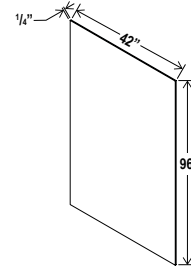

Finish Plywood Panel

ItemCode	L
FPV4296	96