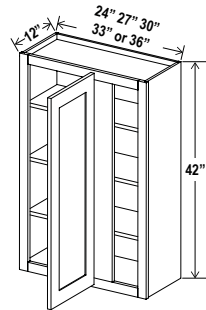

42"H

Can be pulled to exact fit

12"W