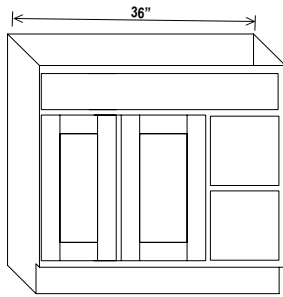

CABINETS DEPOT

Item Code	W	H	D	
V3621TDL	Cabinet	36	34 1/2	21
	Door	11 3/4	22 1/2	3/4
	Long Drawer	35 1/2	6 1/4	3/4
	BottomDrawer	11 1/2	11 1/8	3/4
V3621TDR	Cabinet	36	34 1/2	21
	Door	11 3/4	22 1/2	3/4
	Long Drawer	35 1/2	6 1/4	3/4
	BottomDrawer	11 1/2	11 1/8	3/4

V3621TDL: 36" combo with drawers on left
V3621TDR: 36" combo with drawers on right