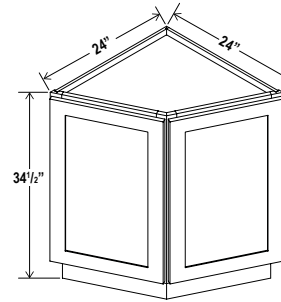

Base End Cabinet

Item Code		W	H	D
BEC24	Cabinet	24	34 1/2	24
	Door	17 1/2	29	3/4