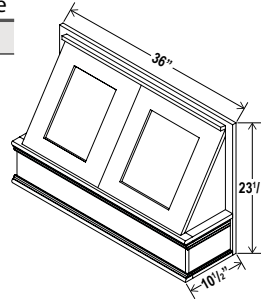

Hood

Item Code

Hood