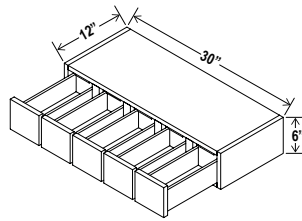

10 plate slots

30"H

Can install vertically or horizontally

Wine Rack

Item Code	W	H	D	
WRC2430	Cabinet	24	30	12

Wall Spice Drawer

Item Code	W	H	D	
WSD630	Cabinet	30	6	12

6"H