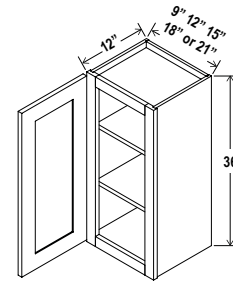

36"H

Two adjustable shelves

Wall Cabinet Single Door

Item Code		W	H	D
W0936	Cabinet	9	36	12
	Door	8 1/2	35	3/4
W1236	Cabinet	12	36	12
	Door	11 1/2	35	3/4
W1536	Cabinet	15	36	12
	Door	14 1/2	35	3/4
W1836	Cabinet	18	36	12
	Door	17 1/2	35	3/4
W2136	Cabinet	21	36	12
	Door	20 1/2	35	3/4