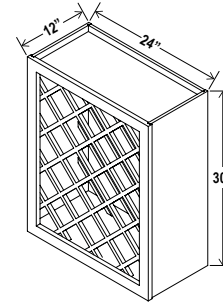

Can install vertically or horizontally

Wine Rack

Item Code	W	H	D	
WRC2430	Cabinet	24	30	12