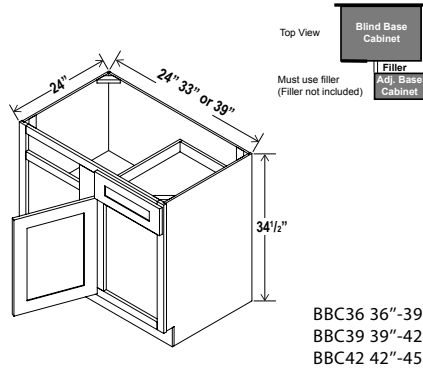

Document File Base Cabinet

Item Code		W	H	D
DFB18	Cabinet	18	29 1/2	21
	Top Drawer	17 1/2	6 1/4	3/4
	Bottom Drawer	17 1/2	17 1/2	3/4

CABINETS DEPOT

Blind Corner Base Cabinet

Item Code		W	H	D
BBC36	Cabinet	27	34 1/2	24
	Door	11 1/2	22 1/2	3/4
	Drawer	11 1/2	6 1/4	3/4
Install range: 36"-39"				
BBC39	Cabinet	33	34 1/2	24
	Door	11 1/4	22 1/2	3/4
	Drawer	11 1/4	6 1/4	3/4
Install range: 39"-42"				
BBC42	Cabinet	39	34 1/3	24
	Door	17 1/2	22 1/2	3/4
	Drawer	17 1/2	6 1/4	3/4
Install range: 42"-45"				