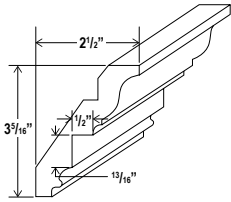

CABINETS DEPOT

Inset Crown Moulding

Item Code	L
RCM4S(LCM)	96