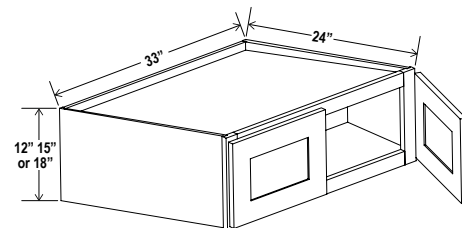

No Shelf

30"H