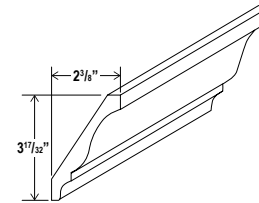

Decorative Moulding

Item Code	L
BCM8(DCM)	96