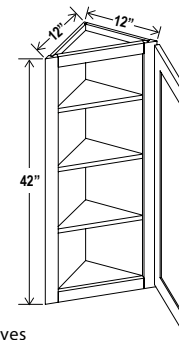

42"H

Can be pulled to exact fit

12"W

Two adjustable shelves

Angle Wall Cabinet

Item Code	W	H	D
AW1230	Cabinet 12 Door 15 3/5	30 29	12 3/4
AW1236	Cabinet 12 Door 15 3/5	36 41	12 3/4

12"W

Three adjustable shelves