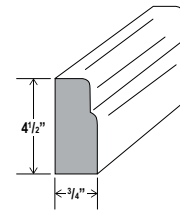

V3621TDL: 36" combo with drawers on left
V3621TDR: 36" combo with drawers on right

Rope Moulding

ItemCode	L
ROPE	96

Dentil Moulding

ItemCode	L
DMTIS	96

Furniture Base

ItemCode	L
FBM	96

Cove Crown Moulding