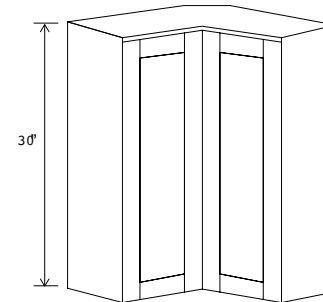

Wall Easy Reach Corner Cabinet

Item Code	W	H	D
WER2430	Cabinet 24 Door 10 3/4	30 29	12 3/4

Wall Cabinets

Wall Cabinets