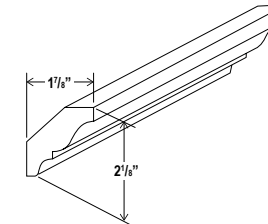

Crown Moulding

ItemCode	L
CM8	96