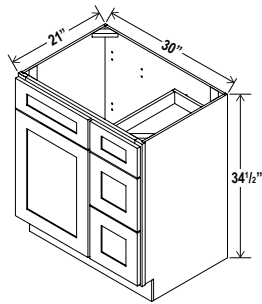

Vanity Combo

Item Code		W	H	D
V3021DL	Cabinet	30	34 1/2	21
	Door	17 1/2	22 1/2	3/4
	Long Drawer	17 1/2	6 1/4	3/4
	Top Drawer	17 1/2	6 1/4	3/4
	BottomDrawer	11 1/2	11 1/8	3/4
V3021DR	Cabinet	30	34 1/2	21
	Door	17 1/2	22 1/2	3/4
	Long Drawer	17 1/2	6 1/4	3/4
	Top Drawer	17 1/2	6 1/4	3/4
	BottomDrawer	11 1/2	11 1/8	3/4

V3021DL: 30" combo with drawers on left
V3021DR: 30" combo with drawers on right

Vanity Combo

Item Code		W	H	D
V3621DL	Cabinet	36	34 1/2	21
	Door	11 3/4	22 1/2	3/4
	Long Drawer	23 1/2	6 1/4	3/4
	Top Drawer	8 1/4	6 1/4	3/4
	BottomDrawer	11 3/4	11 1/8	3/4
V3621DR	Cabinet	36	34 1/2	21
	Door	11 3/4	22 1/2	3/4
	Long Drawer	23 1/2	6 1/4	3/4
	Top Drawer	8 1/4	6 1/4	3/4
	BottomDrawer	11 3/4	11 1/8	3/4