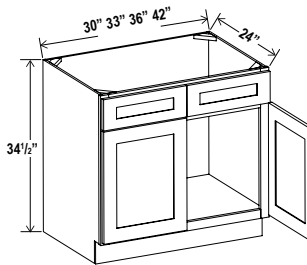

Two dummy drawers