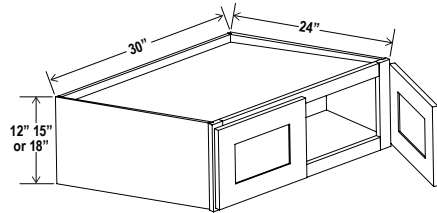

CABINETS DEPOT

Refrigerator Wall Cabinet Double Doors

30"W

Item Code	W	H	D
W301224	Cabinet 30 Door 14 3/4	12 11	24 3/4
W301524	Cabinet 30 Door 14 3/4	15 14	24 3/4
W301824	Cabinet 30 Door 14 3/4	18 17	24 3/4

No Shelf

36"W

Refrigerator Wall Cabinet Double Doors

Item Code	W	H	D
W361224	Cabinet 36 Door 17 3/4	12 11	24 3/4
W361524	Cabinet 36 Door 17 3/4	15 14	24 3/4
W361824	Cabinet 36 Door 17 3/4	18 17	24 3/4