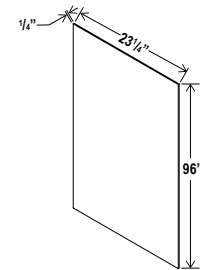

Tall Skin Veneer Panel

ItemCode	L
USV2496	96